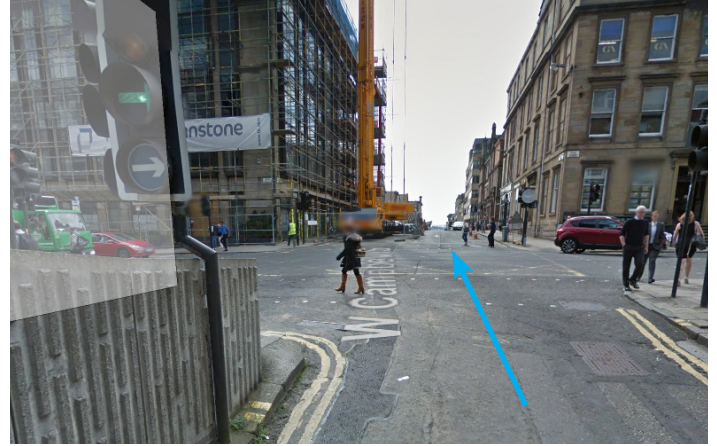

2. Cross Bath Road, continuing straight along Wellington Street.