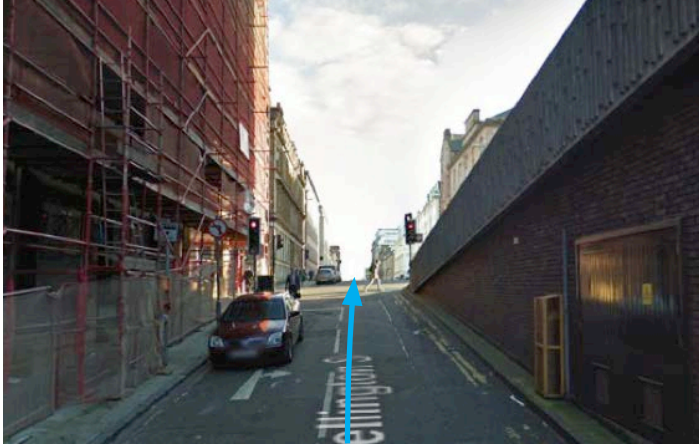

「HIGH DEFINITION」

DIRECTIONS TO GLASGOW HIGH DEFINITION TRAINING ACADEMY

ADDRESS: 130-132 WEST REGENT STREET, GLASGOW, G2 2RQ

NEAREST TRAIN STATION: GLASGOW CENTRAL AND GLASGOW QUEEN STREET

Both Glasgow Central Station and Glasgow Queen Street Station are a quick 6-8 minute walk to our Glasgow Training Academy. Alternatively, there will be taxi's available outside the station which will take approximately 5 minutes to the Academy.

WALKING DIRECTIONS FROM GLASGOW CENTRAL STATION TO ACADEMY:

1. Turn right onto Hope Street as you leave the station and walk straight ahead. Continue straight up Hope Street for 0.2 miles.

2. Turn left onto West Regent Street. At the cross roads, continue walking straight up West Regent Street.

5. Keep walking straight and you will find us on the right (2nd floor, 130-132 West Regent Street).

WALKING DIRECTIONS FROM GLASGOW QUEEN STREET STATION TO ACADEMY:

1. As you exit the station take the street to the left. Follow this till you cross Buchanan Street and follow the road opposite.

2. Follow this until you reach West Nile Street. Turn right and then left onto West Regent Street.

NEAREST CAR PARK: Q-PARK SAUCHIEHALL STREET/BATH STREET, G2 4TB

1. Exit the car park onto Wellington Street, and walk straight ahead up Wellington Street.