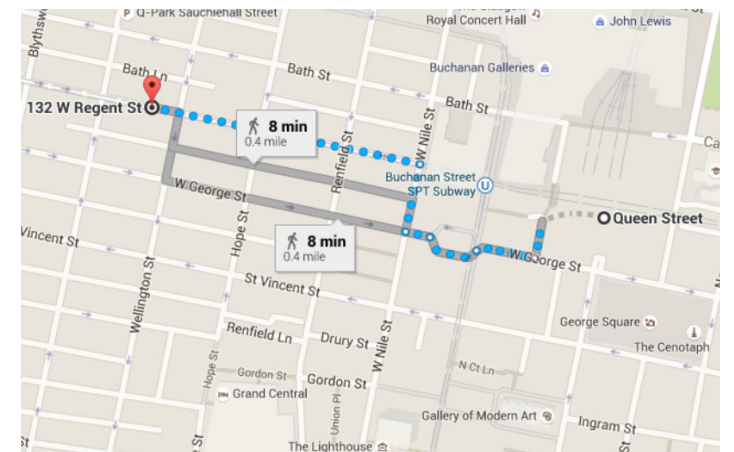

WALKING DIRECTIONS FROM GLASGOW CENTRAL STATION TO ACADEMY:

1. Turn right onto Hope Street as you leave the station and walk straight ahead. Continue straight up Hope Street for 0.2 miles.

2. Turn left onto West Regent Street. At the cross roads, continue walking straight up West Regent Street.

5. Keep walking straight and you will find us on the right (2nd floor, 130-132 West Regent Street).

WALKING DIRECTIONS FROM GLASGOW QUEEN STREET STATION TO ACADEMY:

1. As you exit the station take the street to the left. Follow this till you cross Buchanan Street and follow the road opposite.

2. Follow this until you reach West Nile Street. Turn right and then left onto West Regent Street.

NEAREST CAR PARK: Q-PARK SAUCHIEHALL STREET/BATH STREET, G2 4TB

1. Exit the car park onto Wellington Street, and walk straight ahead up Wellington Street.

2. Cross Bath Road, continuing straight along Wellington Street.

3. At the cross road, turn left onto West Regent Street.

4. Continue straight, walking down the hill until you reach the Academy on the left hand side.