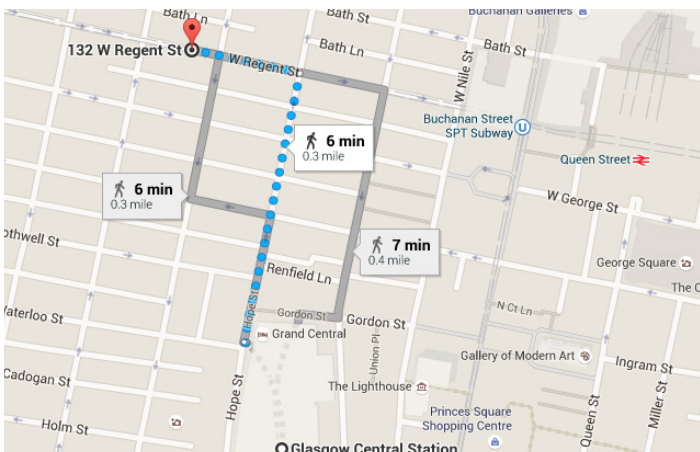

「HIGH DEFINITION」

DIRECTIONS TO GLASGOW HIGH DEFINITION TRAINING ACADEMY

ADDRESS: 130-132 WEST REGENT STREET, GLASGOW, G2 2RQ

NEAREST TRAIN STATION: GLASGOW CENTRAL AND GLASGOW QUEEN STREET

Both Glasgow Central Station and Glasgow Queen Street Station are a quick 6-8 minute walk to our Glasgow Training Academy. Alternatively, there will be taxi's available outside the station which will take approximately 5 minutes to the Academy.

WALKING DIRECTIONS FROM GLASGOW CENTRAL STATION TO ACADEMY:

1. Turn right onto Hope Street as you leave the station and walk straight ahead. Continue straight up Hope Street for 0.2 miles.

2. Turn left onto West Regent Street. At the cross roads, continue walking straight up West Regent Street.

5. Keep walking straight and you will find us on the right (2nd floor, 130-132 West Regent Street).

WALKING DIRECTIONS FROM GLASGOW QUEEN STREET STATION TO ACADEMY:

1. As you exit the station take the street to the left. Follow this till you cross Buchanan Street and follow the road opposite.

2. Follow this until you reach West Nile Street. Turn right and then left onto West Regent Street.

NEAREST CAR PARK: Q-PARK SAUCHIEHALL STREET/BATH STREET, G2 4TB

1. Exit the car park onto Wellington Street, and walk straight ahead up Wellington Street.