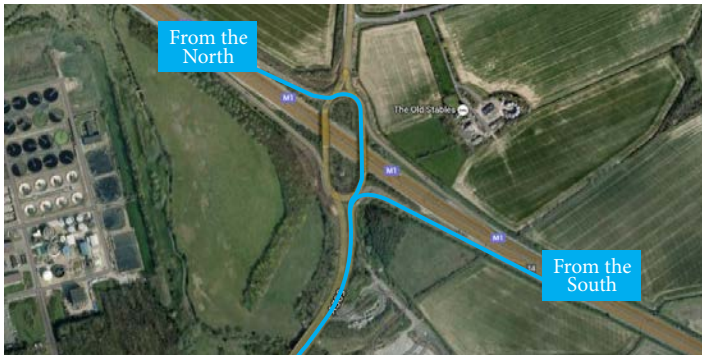

「HIGH DEFINITION」

DIRECTIONS TO MILTON KEYNES HIGH DEFINITION TRAINING ACADEMY

ADDRESS: UNIT K HAYBROOK BARN, NEWPORT ROAD, BROUGHTON, MILTON KEYNES, MK16 0HU

NEAREST TRAIN STATION: MILTON KEYNES CENTRAL STATION

Walking from Milton Keynes Station to our Academy takes over an hour. We would recommend a taxi, which are available outside the station and a quick 10 minute drive away from the Milton Keynes Academy.

DRIVING DIRECTIONS – EXITING M1:

Our Milton Keynes Academy has car parking facilities.

1. At junction 14 of the M1, exit onto the A509 towards Milton Keynes.

2. At the next roundabout signposted (Northfield) take the 1st exit onto the A5130 (signposted Broughton).

3. Stay in the right hand lane heading straight on. Drive for half a mile looking for the High Definition Academy sign on your left hand side.

4. There is a sign post for the Academy and car park area on the main road. Turn left and drive through a gated entrance. The carpark is straight ahead of you.