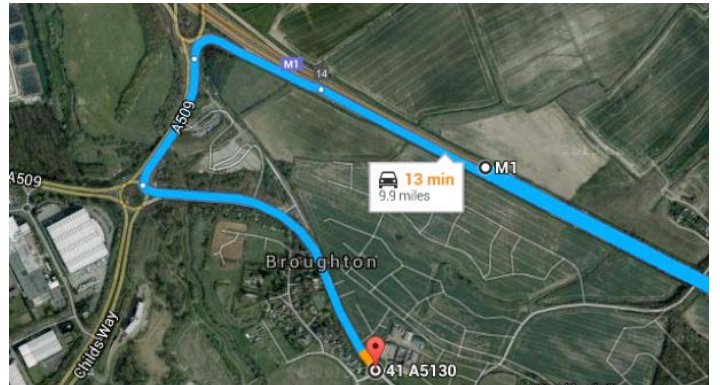

Please ring the High Definition Milton Keynes Academy if you need any help with directions 0844 801 3238